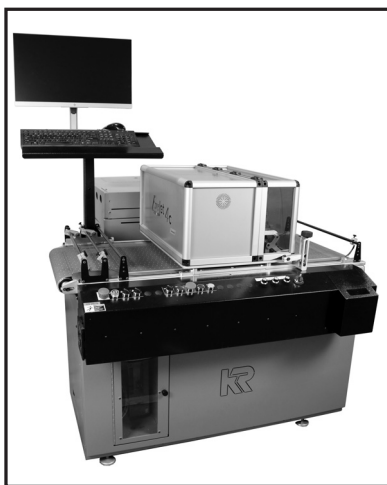

KR FIREJET 4C: Kirk-Rudy's most recent innovation is an all-in-one printing system that combines the heavy-duty transport they are famous

Kirk-Rudy FireJet 4C

for, along with the quality and reliability from Memjet and their new DuraFlex technology. This new breed of inkjet printer offers a profitable alternative to the smaller desktop, toner-based digital color printers on the market today, as well as a low cost alternative to larger production press systems. With its 12.75" printhead, it can produce high quality 1600 x1600 dpi color images and reach speeds of 150 ft/min. The FireJet 4C uses pigment aqueous inks and has a long printhead life.

KRC500 KOLORJET: The KRC500 KolorJet is Kirk-Rudy's latest innovation in high-speed color printing. Easily add color images,

graphics, and variable data to envelopes and documents for more effective communication. The KRC500 KolorJet printer offers excellent color print quality at high speeds. Increase promotional effectiveness and response rates with high-speed, high-quality variable color added to envelopes and web-printed pages. Produce color images, graphics, and variable data 600 dpi at 500 fpm with four 4.25" printheads. Offering a low total cost of ownership, the KRC500 KolorJet Print Module is an affordable option for adding process color versus stand-alone equipment.